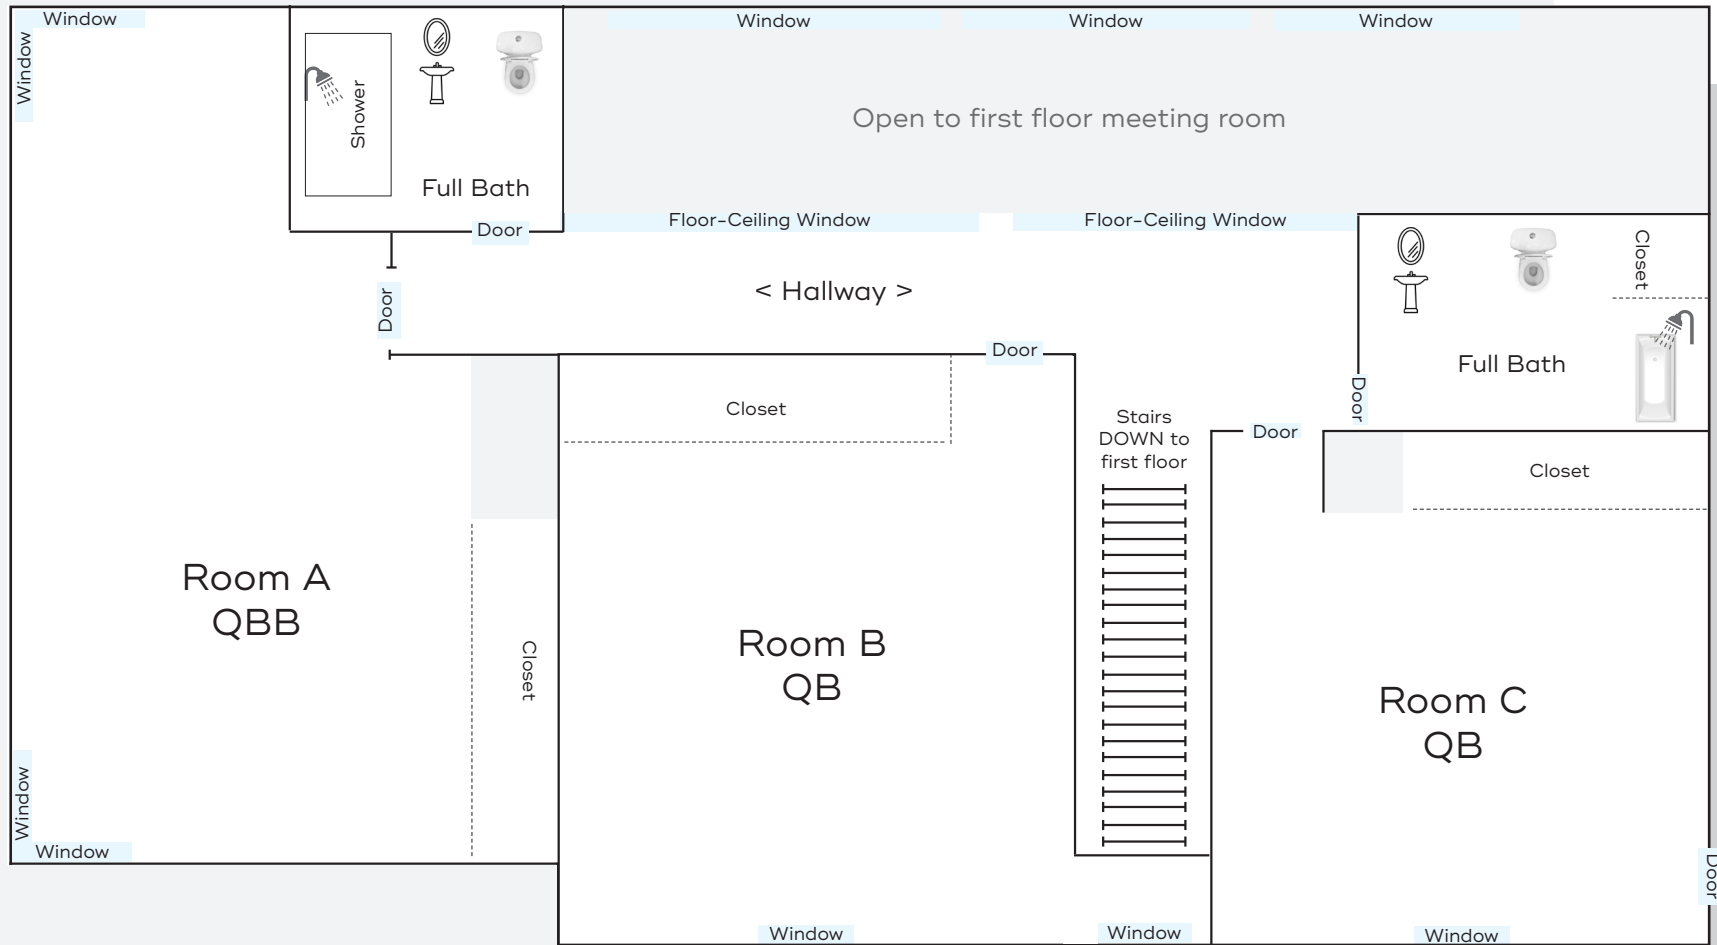

Cedar Lodge

1st Floor Layout

Driveway >>>

Cedar Lodge

Q = queen B = bunk

2nd Floor Layout

3 rooms
11 beds
14 people

Cedar Loft Kitchenette