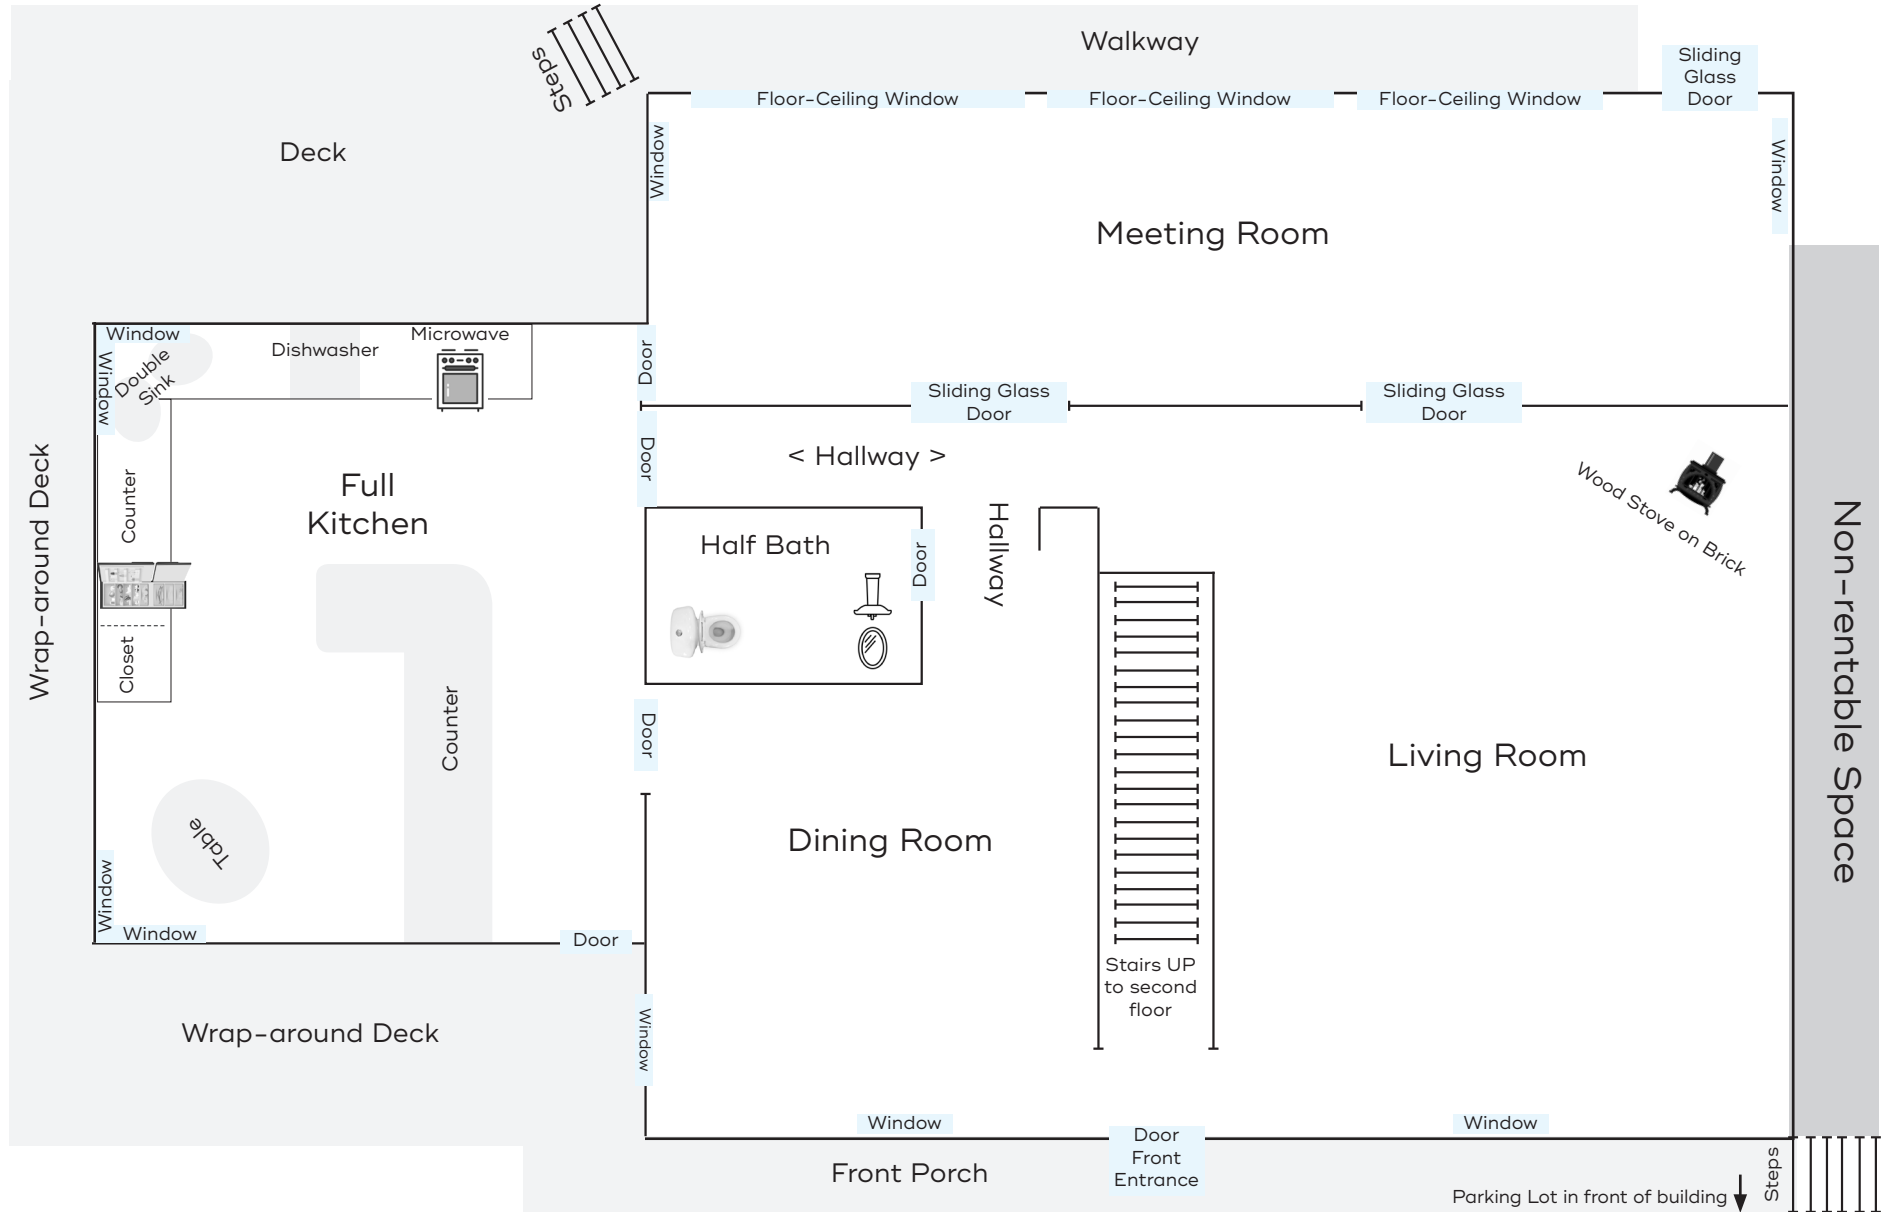

Cedar Lodge

1st Floor Layout

Driveway >>>

Cedar Lodge

Q = queen B = bunk

2nd Floor Layout

3 rooms
11 beds
14 people

Cedar Loft Kitchenette