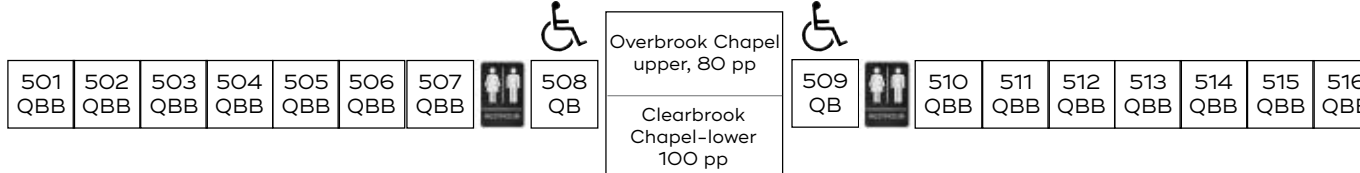

Room Layouts

Q = queen B = bunk

Honeybrook

101 QBB	102 QBB	103 QBB	104 QBB	105 QBB	106 QBB	107 QBB	108 QBB	109 QBB	110 QBB	111 QBB	112 QBB	113 QBB	114 QB	115 QBB	116 QBB	117 QBB	118 QBB	119 QBB	120 QBB	121 QBB	122 QBB	123 QBB

23 rooms / 113 beds / 136 people

Sunnybrook

201 QBB	202 QBB	203 QBB	204 QBB	205 QBB	206 QBB	207 QBB	208 QBB	209 QBB	210 QBB	211 QBB	212 QBB	213 QBB	214 QBB	215 QBB	216 QB

16 rooms / 78 beds / 94 people

Overbrook