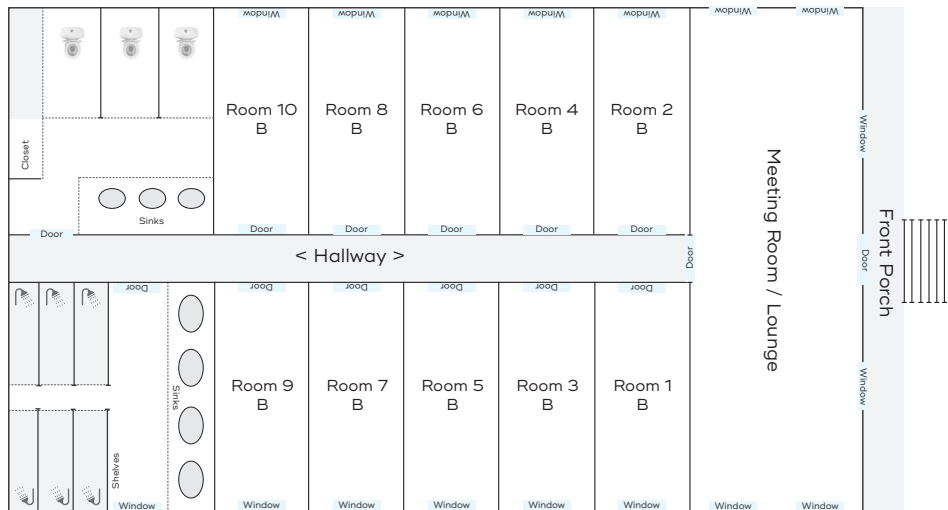

Room Layouts

Q = queen B = bunk

Honeybrook

101 QBB	102 QBB	103 QBB	104 QBB	105 QBB	106 QBB	107 QBB	108 QBB	109 QBB	110 QBB	111 QBB	112 QBB	113 QBB	114 QB	115 QBB	116 QBB	117 QBB	118 QBB	119 QBB	120 QBB	121 QBB	122 QBB	123 QBB
------------	------------	------------	------------	------------	------------	------------	------------	------------	------------	------------	------------	------------	-----------	------------	------------	------------	------------	------------	------------	------------	------------	------------

15 rooms / 22 beds / 30 people

Meadowbrook

Lakeside Lodge

3 rooms
9 beds
12 people

Cedar Lodge, 1st Floor

Pine Lodge

10 rooms / 20 beds / 20 people

Cedar Lodge, 2nd Floor