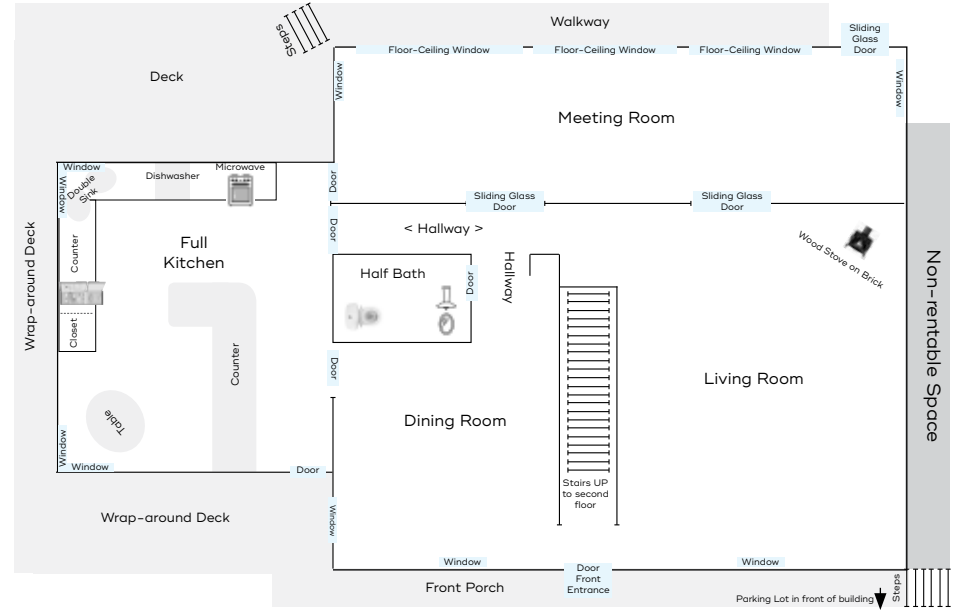

Cedar Lodge, 1st Floor