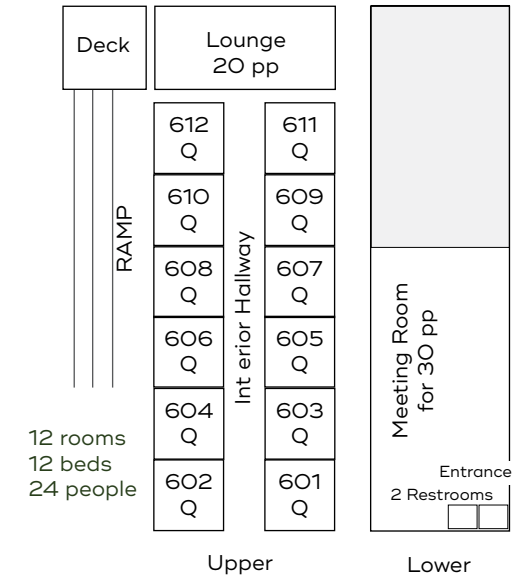

Room Layouts

Q = queen B = bunk

Honeybrook

101 QBB	102 QBB	103 QBB	104 QBB	105 QBB	106 QBB	107 QBB	108 QBB	109 QBB	110 QBB	111 QBB	112 QBB	113 QBB	114 QBB	115 QBB	116 QBB	117 QBB	118 QBB	119 QBB	120 QBB	121 QBB	122 QBB	123 QBB

23 rooms / 115 beds / 138 people

Sunnybrook

201 QBB	202 QBB	203 QBB	204 QBB	205 QBB	206 QBB	207 QBB	208 QBB	209 QBB	210 QBB	211 QBB	212 QBB	213 QBB	214 QBB	215 QBB	216 QBB

16 rooms / 80 beds / 96 people

Nearbrook

301 QB	302 QB	303 QB	304 QB	305 QB	306 QB	307 QB	308 QB	309 QB	310 QB

10 rooms / 30 beds / 40 people

Viewbrook

401 QBB	402 QBB	403 QBB	404 QBB	405 QBB	406 QBB	407 QBB	408 Q

8 rooms / 37 beds / 44 people

Overbrook

501 QBB	502 QBB	503 QBB	504 QBB	505 QBB	506 QBB	507 QBB	508 QBB	

16 rooms / 80 beds / 96 people

Overbrook Chapel-upper 80 pp
Clearbrook Chapel-lower 100 pp

Overbrook

509 QBB	510 QBB	511 QBB	512 QBB	513 QBB	514 QBB	515 QBB	516 QBB

Meadowbrook