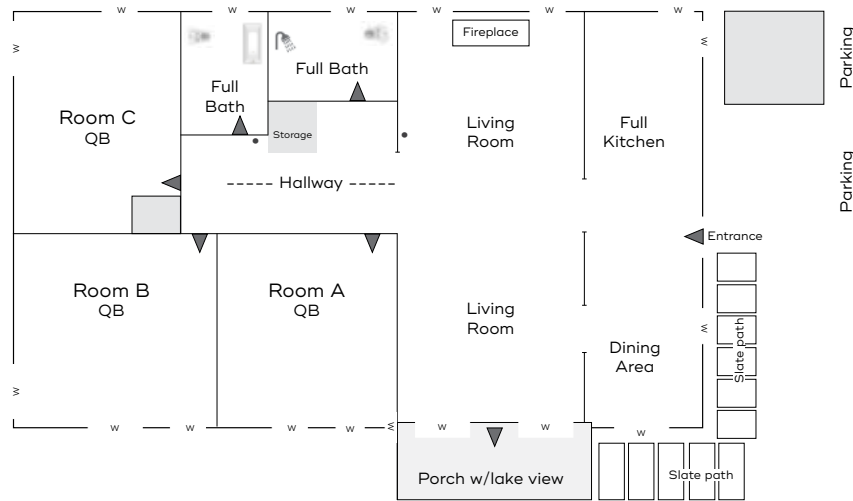

# Room Layouts

Q = queen B = bunk

## Overbrook

509 QBB	510 QBB	511 QBB	512 QBB	513 QBB	514 QBB	515 QBB	516 QBB
------------	------------	------------	------------	------------	------------	------------	------------

## Lakeside Lodge

3 rooms  
9 beds  
12 people

## Cedar Lodge, 1<sup>st</sup> Floor