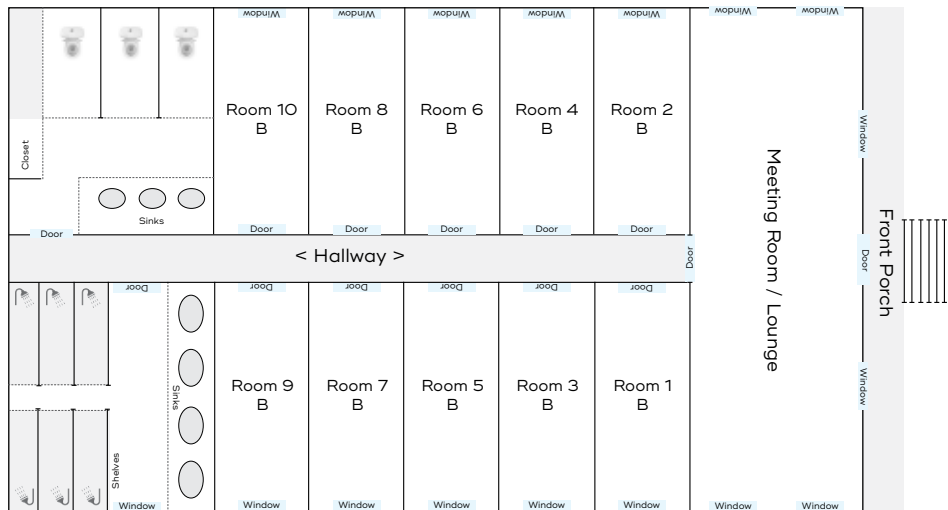

Pine Lodge

10 rooms / 20 beds / 20 people